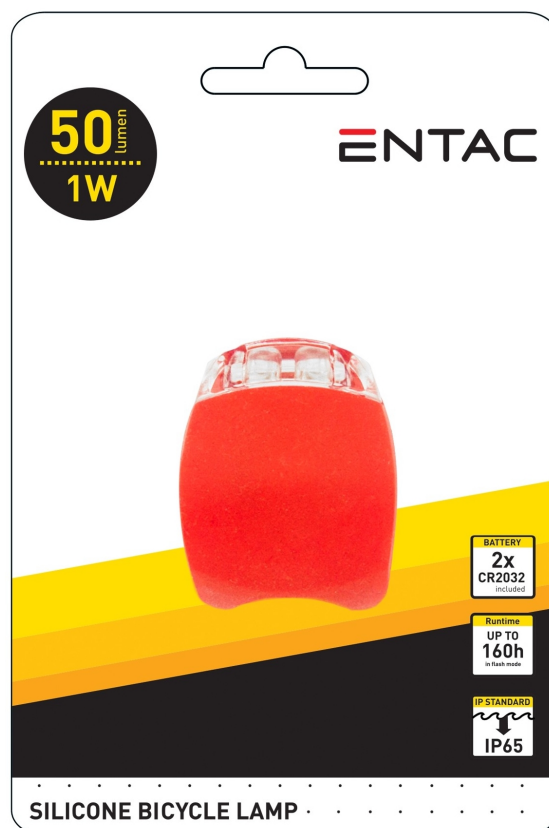

Entac Bikelight Plastic Red

Product code: EBL-PL-R
ID: AB-190518
Company name: Armin Trade Kft.
Company address: Kossuth utca 22 2/4, 4024 Debrecen

Date of issue: 2022-10-13

Page: 1/3

SPECIFICATIONS

EAN code: 5999097904146
Warranty: 1year(s)
Built-in battery:
Color: Red
Material: Plastic
Packaging: 1/b 300/c 2400/p
Certifications: CE

TECHNICAL DETAILS

Wattage: 1W
Power source: 2xCR2032
Max. beam distance: 10m
Working time:
Rechargeable: No
IP standard: IP65

BOX PICTURE

Entac Bikelight Plastic Red

Product code: EBL-PL-R
ID: AB-190518
Company name: Armin Trade Kft.
Company address: Kossuth utca 22 2/4, 4024 Debrecen

PALLET EXAMPLE

Height:
Width: 120cm (std Euro pallet)
Mepth: 80cm (std Euro pallet)
Cartons per pallet: 8carton/pallet
Cartons per row:
Net weight: 48kg
Gross weight: 64.8kg

PRODUCT PICTURE

Entac Bikelight Plastic Red

Product code: EBL-PL-R
ID: AB-190518
Company name: Armin Trade Kft.
Company address: Kossuth utca 22 2/4, 4024 Debrecen

Date of issue: 2022-10-13

Page: 3/3

PRODUCT DESCRIPTION

Opt for safe cycling with our compact Entac plastic bicycle lights that are practical lamps that are easy to mount on your bike. You can choose between white and red colors, or if needed, you can also buy a set including both colors. Due to their IP44 water and dust-proof properties, they are truly long-lasting. Entac Plastic bike lights are available with a 1W output and 50 lumen brightness. They operate with 2 CR2032 batteries, included in the package.